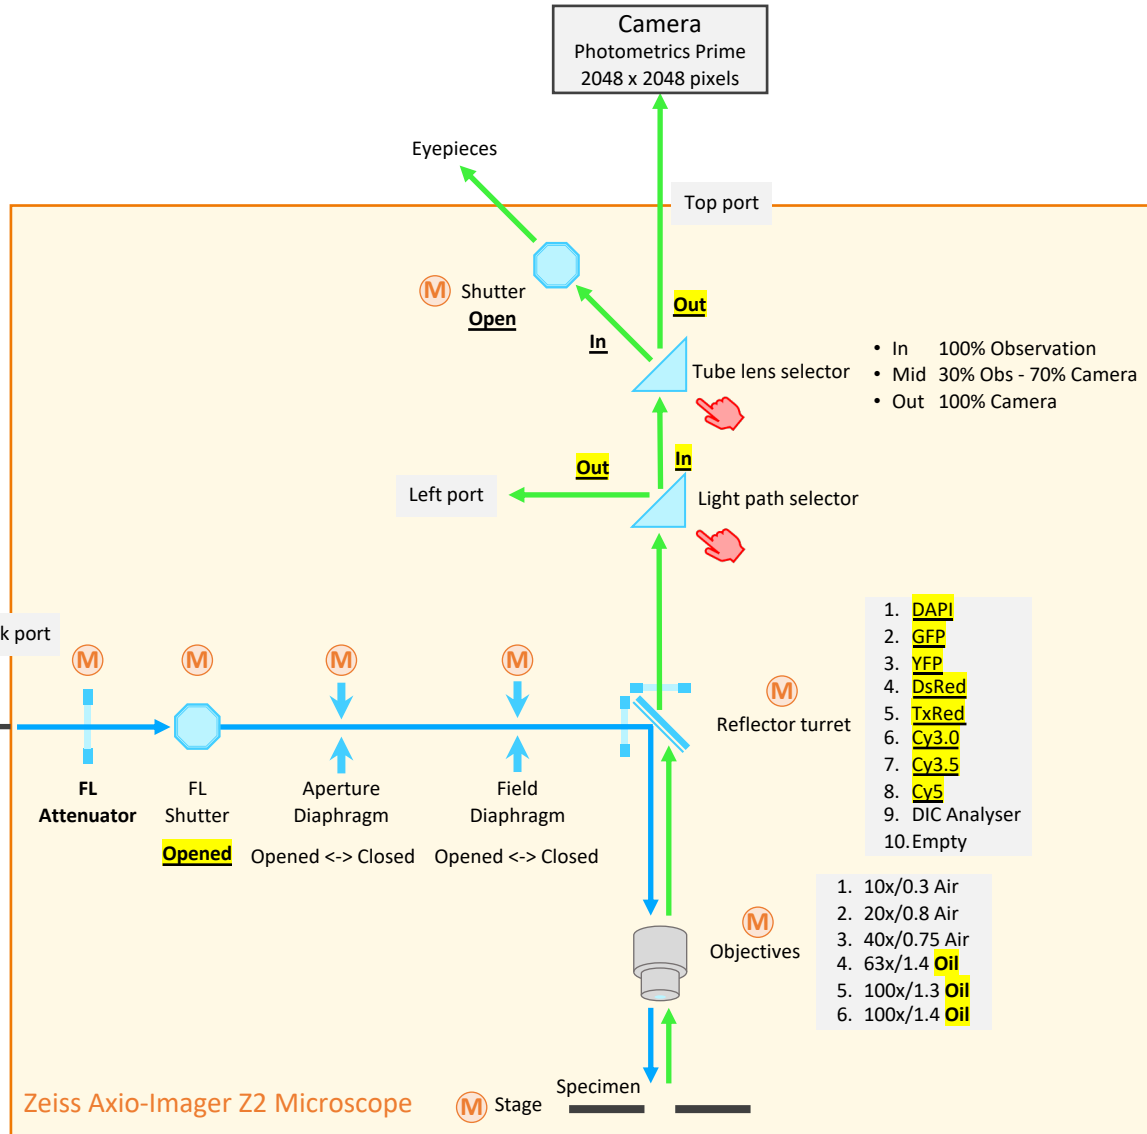

Zeiss Axio-Imager Z2 B-301

Fluorescence

Legend

- Excitation Light
- Emission Light
- Motorized component
- Manual component
- Required element**
- Optional element**

Zeiss Axio-Imager Z2 B-301

Bright-Field

Zeiss Axio-Imager Z2 B-301

DIC