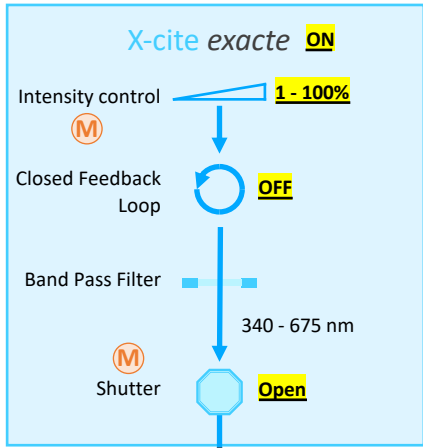

Zeiss Axio-Imager Z2 B-301

Fluorescence

Legend

- Excitation Light
- Emission Light
- Motorized component
- Manual component
- Required element**
- Optional element**

Zeiss Axio-Imager Z2 B-301

Bright-Field