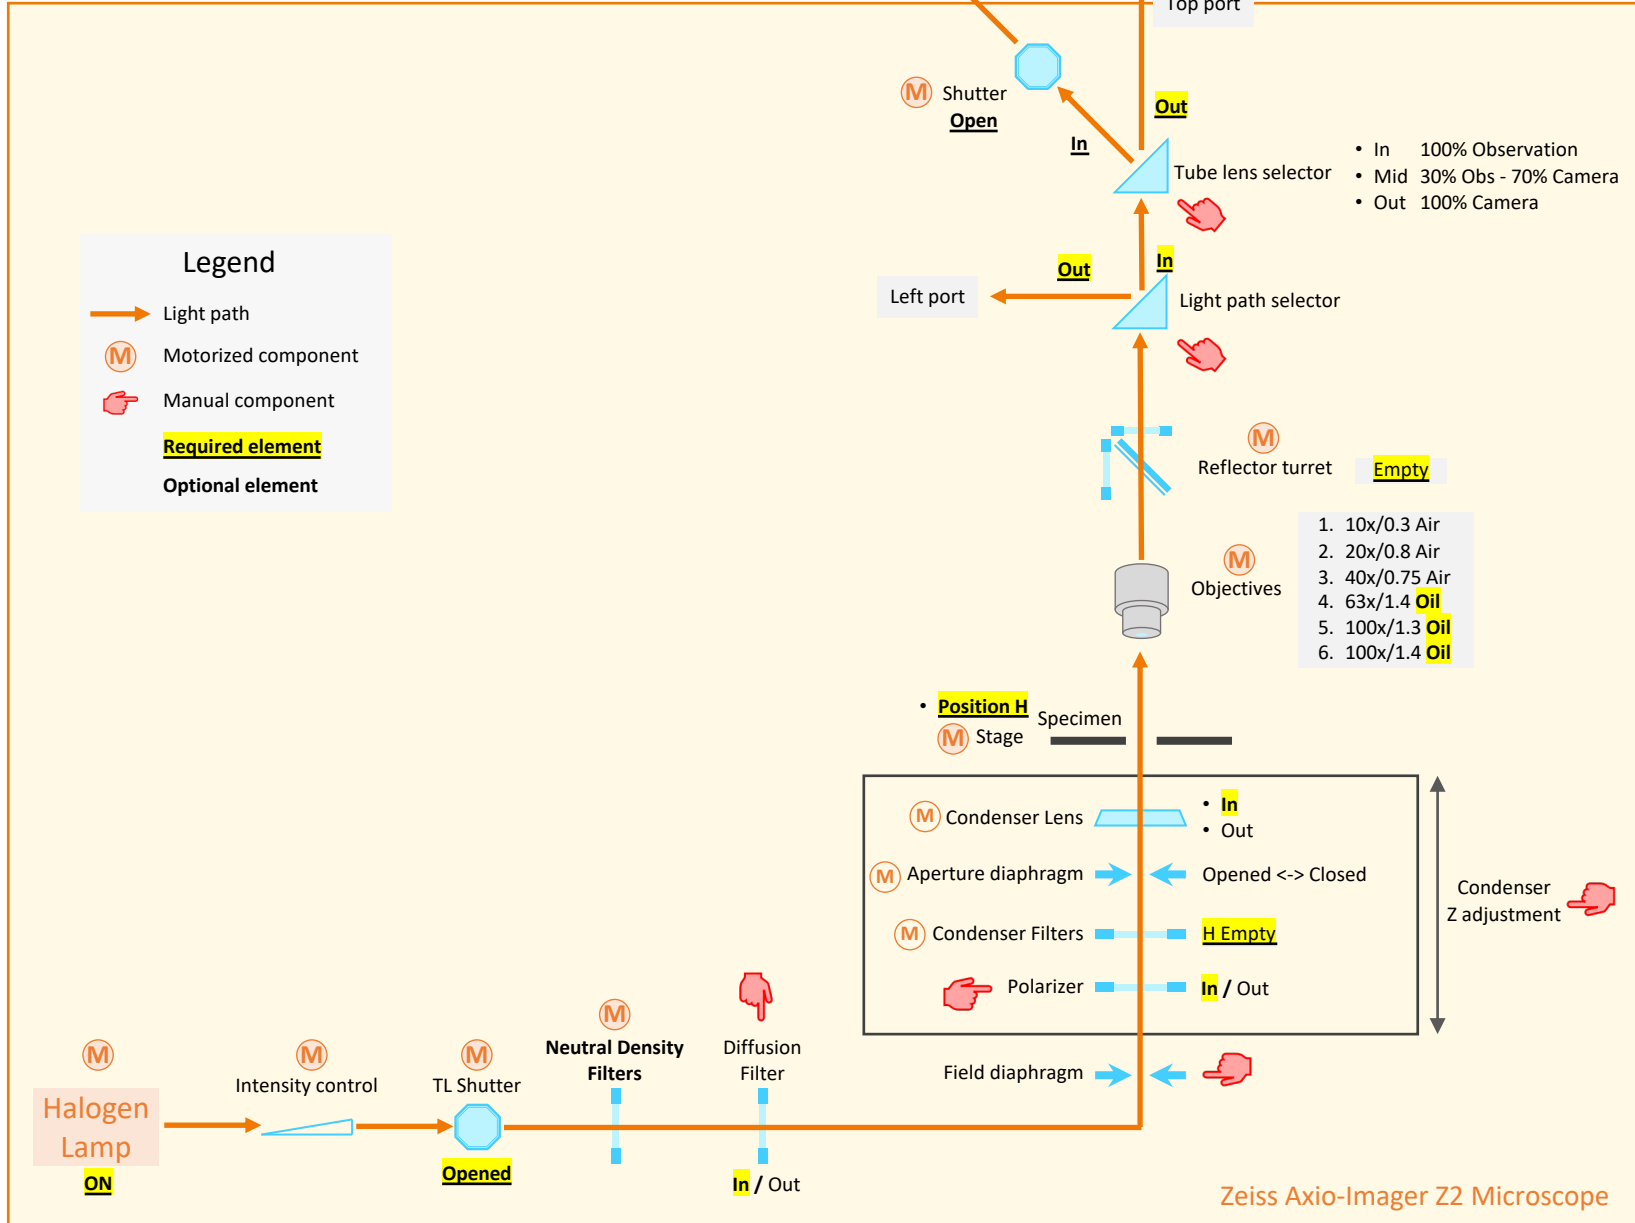

Zeiss Axio-Imager Z2 B-301

Fluorescence

Legend

- Excitation Light
- Emission Light
- Motorized component
- Manual component
- Required element**
- Optional element**

Zeiss Axio-Imager Z2 B-301

Bright-Field

Zeiss Axio-Imager Z2 B-301

DIC