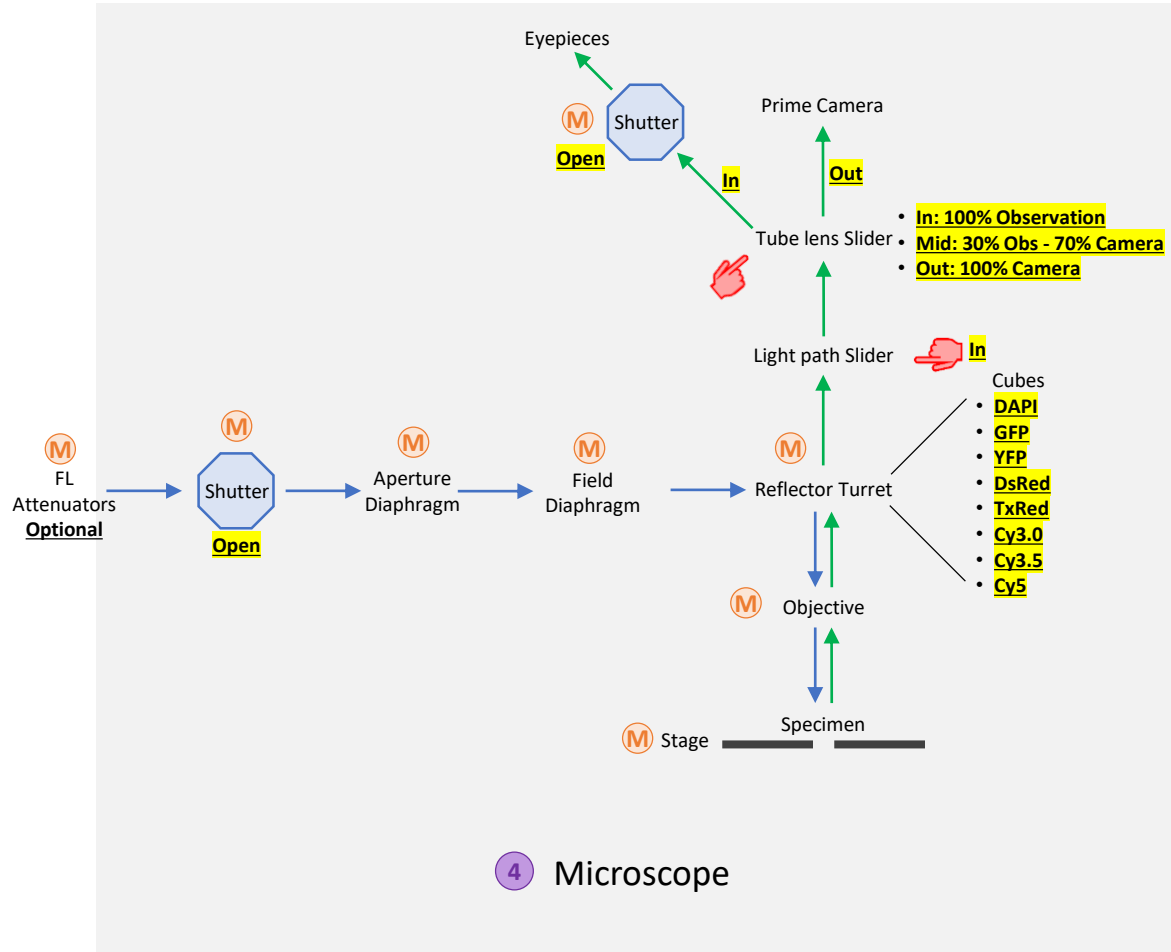

Zeiss Axiolmager Z2 PJAB 3223-0

Reflected Light / Fluorescence

Starting order

- 1 Computer
- 2 X-Cite exacte
- 3 Power bar
- 4 Microscope

Legend

Zeiss Axiolmager Z2 PJAB 3223-0

Transmitted Light: Bright Field

Starting order

- 1 Computer
- 2 X-Cite exacte
- 3 Power bar
- 4 Microscope

Legend

Zeiss Axiolmager Z2 PJAB 3223-0

Transmitted Light: Dark Field

- Starting order**
- 1 Computer
 - 2 X-Cite exacte
 - 3 Power bar
 - 4 Microscope

Legend

- ↓ Transmitted Light
- (M) Motorized component
- Hand icon Manual component
- Open** Required element
- Empty** Optional element

Zeiss Axiolmager Z2 PJAB 3223-0

Transmitted Light: DIC

Starting order

- 1 Computer
- 2 X-Cite exacte
- 3 Power bar
- 4 Microscope

Legend