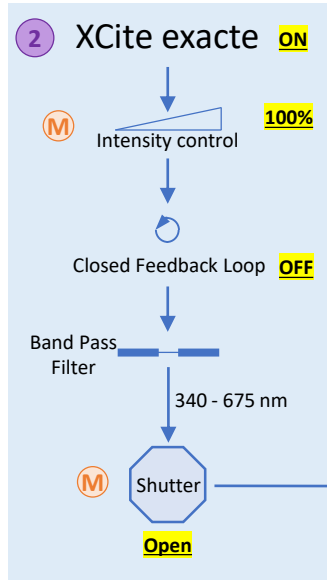

Zeiss Axiolmager Z2 PJAB 3223-0

Reflected Light / Fluorescence

Starting order

- 1 Computer
- 2 X-Cite exacte
- 3 Power bar
- 4 Microscope

Legend

Zeiss Axiolmager Z2 PJAB 3223-0

Transmitted Light: Bright Field

Starting order

- 1 Computer
- 2 X-Cite exacte
- 3 Power bar
- 4 Microscope

Legend

Zeiss Axiolmager Z2 PJAB 3223-0

Transmitted Light: Dark Field

- Starting order**
- 1 Computer
 - 2 X-Cite exacte
 - 3 Power bar
 - 4 Microscope

Legend

- ↓ Transmitted Light
- (M) Motorized component
- Hand icon Manual component
- Open** Required element
- Empty** Optional element

Zeiss Axiolmager Z2 PJAB 3223-0

Transmitted Light: DIC

Starting order

- 1 Computer
- 2 X-Cite exacte
- 3 Power bar
- 4 Microscope

Legend