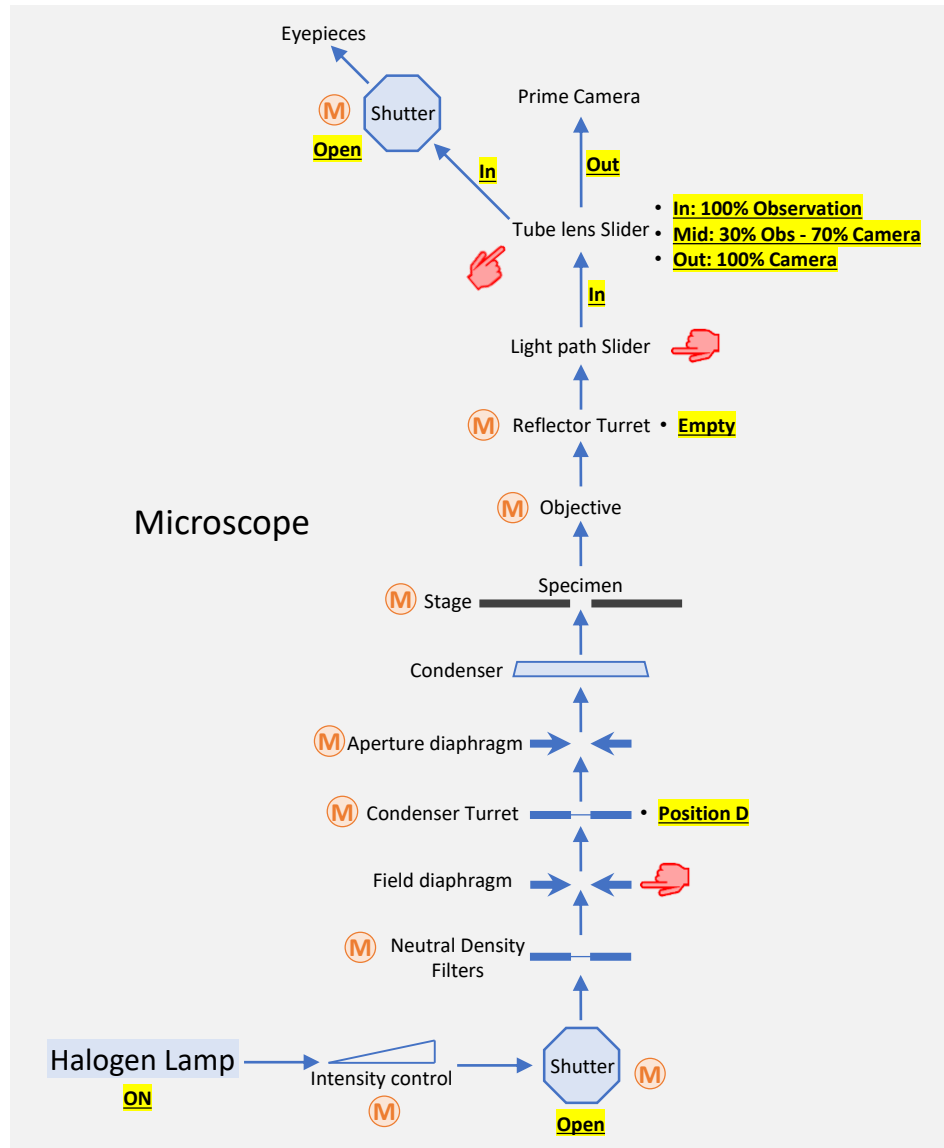

Zeiss Axiolmager Z2 PJAB 3223-0

Reflected Light / Fluorescence

Starting order

- 1 Computer
- 2 X-Cite exacte
- 3 Power bar
- 4 Microscope

Legend

Zeiss Axiolmager Z2 PJAB 3223-0

Transmitted Light: Bright Field

Starting order

- 1 Computer
- 2 X-Cite exacte
- 3 Power bar
- 4 Microscope

Legend

Zeiss Axiolmager Z2 PJAB 3223-0

Transmitted Light: Dark Field

- Starting order**
- 1 Computer
 - 2 X-Cite exacte
 - 3 Power bar
 - 4 Microscope

Legend

- ↓ Transmitted Light
- (M) Motorized component
- Hand icon Manual component
- Open** Required element
- Empty** Optional element

Zeiss Axiolmager Z2 PJAB 3223-0

Transmitted Light: DIC

Starting order

- 1 Computer
- 2 X-Cite exacte
- 3 Power bar
- 4 Microscope

Legend