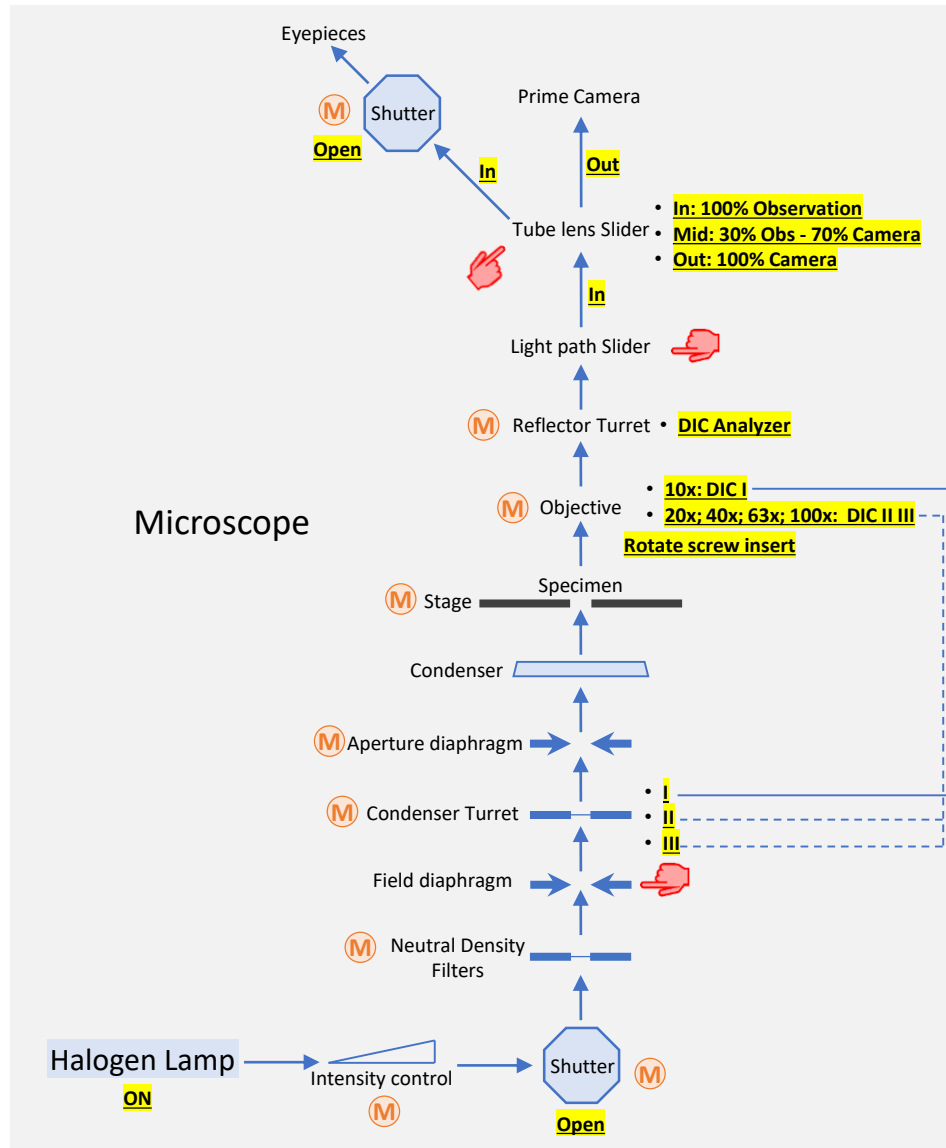

Zeiss Axiolmager Z2 PJAB 3223-0

Reflected Light / Fluorescence

Starting order

- 1 Computer
- 2 X-Cite exacte
- 3 Power bar
- 4 Microscope

Legend

Zeiss Axiolmager Z2 PJAB 3223-0

Transmitted Light: Bright Field

Starting order

- 1 Computer
- 2 X-Cite exacte
- 3 Power bar
- 4 Microscope

Legend

Zeiss Axiolmager Z2 PJAB 3223-0

Transmitted Light: Dark Field

- Starting order**
- 1 Computer
 - 2 X-Cite exacte
 - 3 Power bar
 - 4 Microscope

Legend

- ↓ Transmitted Light
- (M) Motorized component
- Hand icon Manual component
- Open** Required element
- Empty** Optional element

Zeiss Axiolmager Z2 PJAB 3223-0

Transmitted Light: DIC

Starting order

- 1 Computer
- 2 X-Cite exacte
- 3 Power bar
- 4 Microscope

Legend