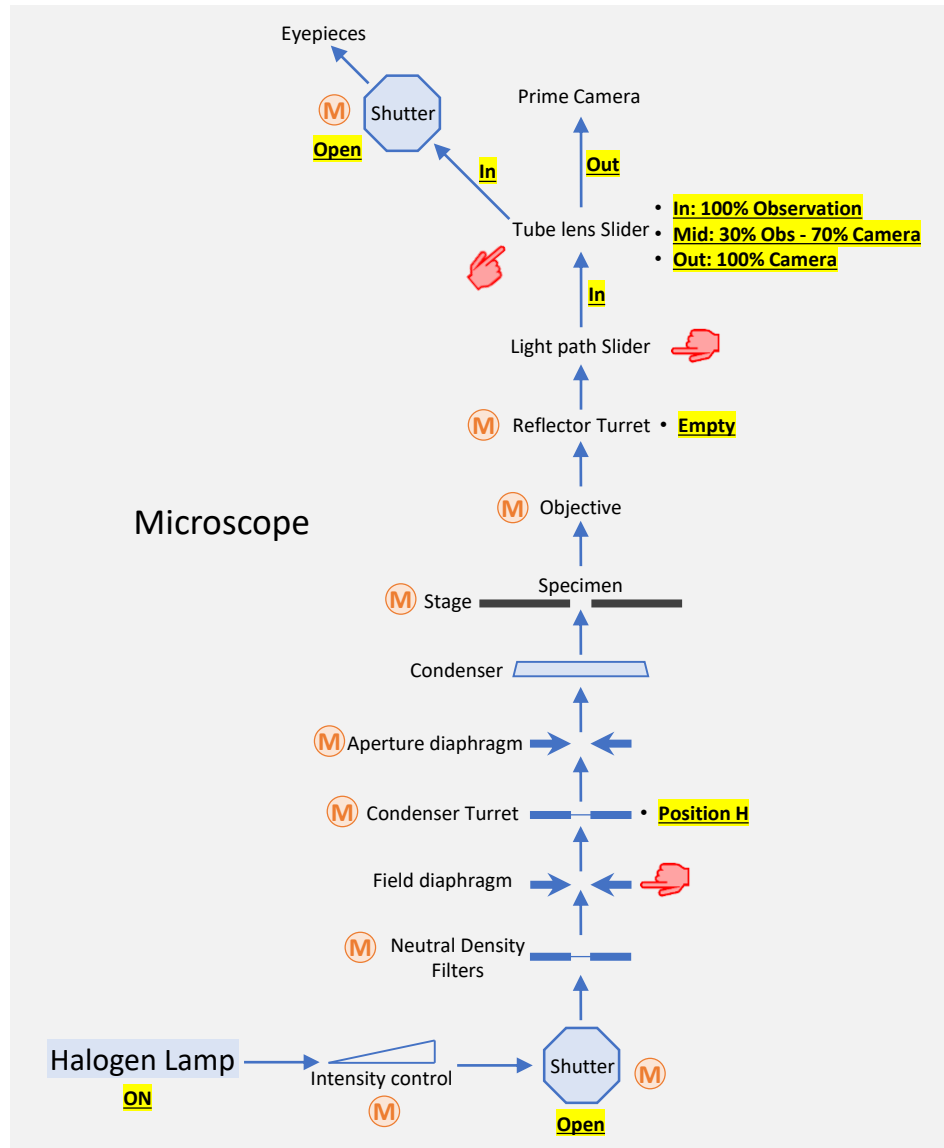

Zeiss Axiolmager Z2 PJAB 3223-0

Reflected Light / Fluorescence

Starting order

- 1 Computer
- 2 X-Cite exacte
- 3 Power bar
- 4 Microscope

Legend

Zeiss Axiolmager Z2 PJAB 3223-0

Transmitted Light: Bright Field

Starting order

- 1 Computer
- 2 X-Cite exacte
- 3 Power bar
- 4 Microscope

Legend

Zeiss Axiolmager Z2 PJAB 3223-0

Transmitted Light: Dark Field

- Starting order**
- 1 Computer
 - 2 X-Cite exacte
 - 3 Power bar
 - 4 Microscope

Legend

- ↓ Transmitted Light
- (M) Motorized component
- Hand icon Manual component
- Open** Required element
- Empty** Optional element

Zeiss Axiolmager Z2 PJAB 3223-0

Transmitted Light: DIC

Starting order

- 1 Computer
- 2 X-Cite exacte
- 3 Power bar
- 4 Microscope

Legend