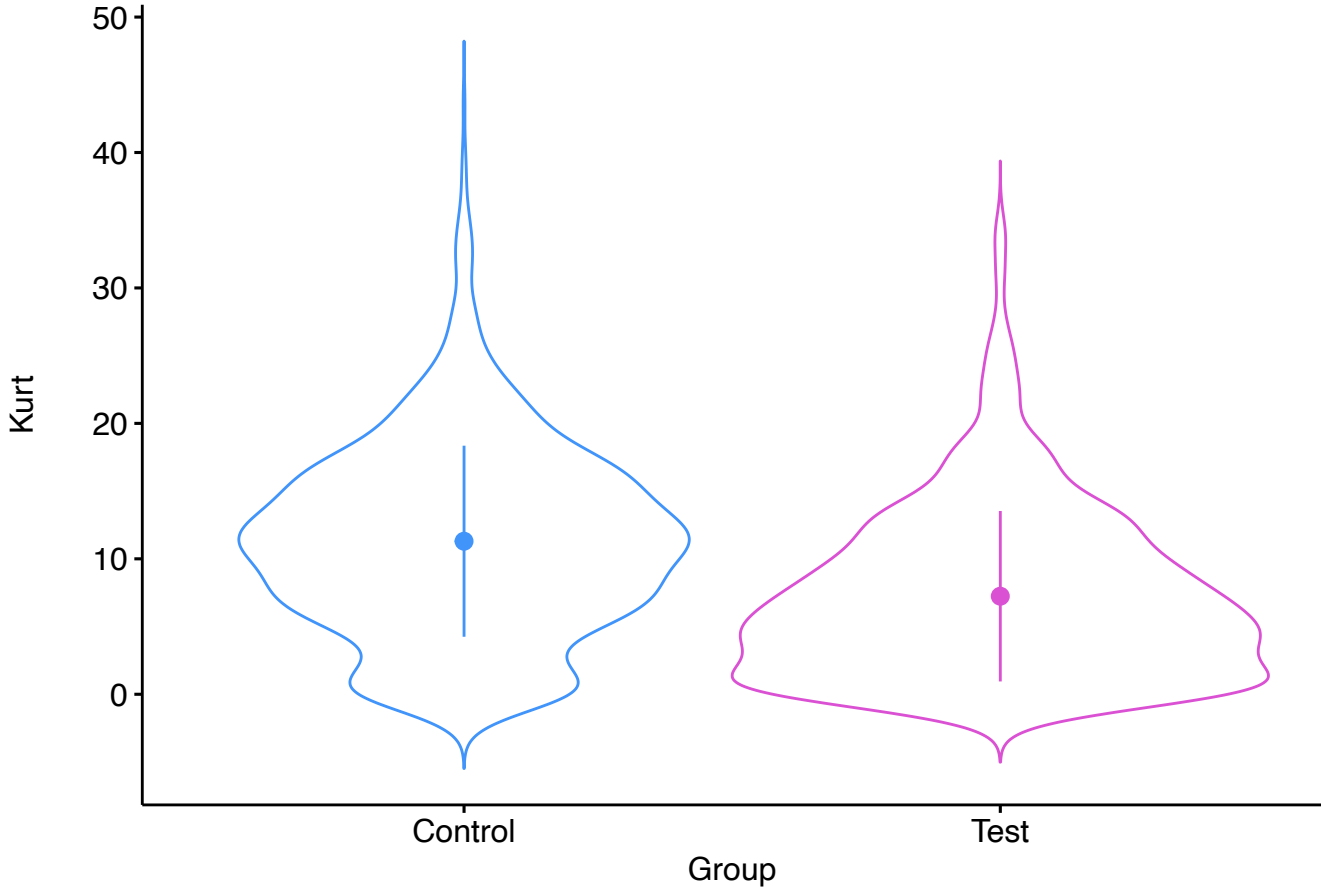

# Kurt of Channel 1

Group  Control  Test

	Control	Test
n	1225	1360
mean	11	7
sd	7	6
ci	0	0